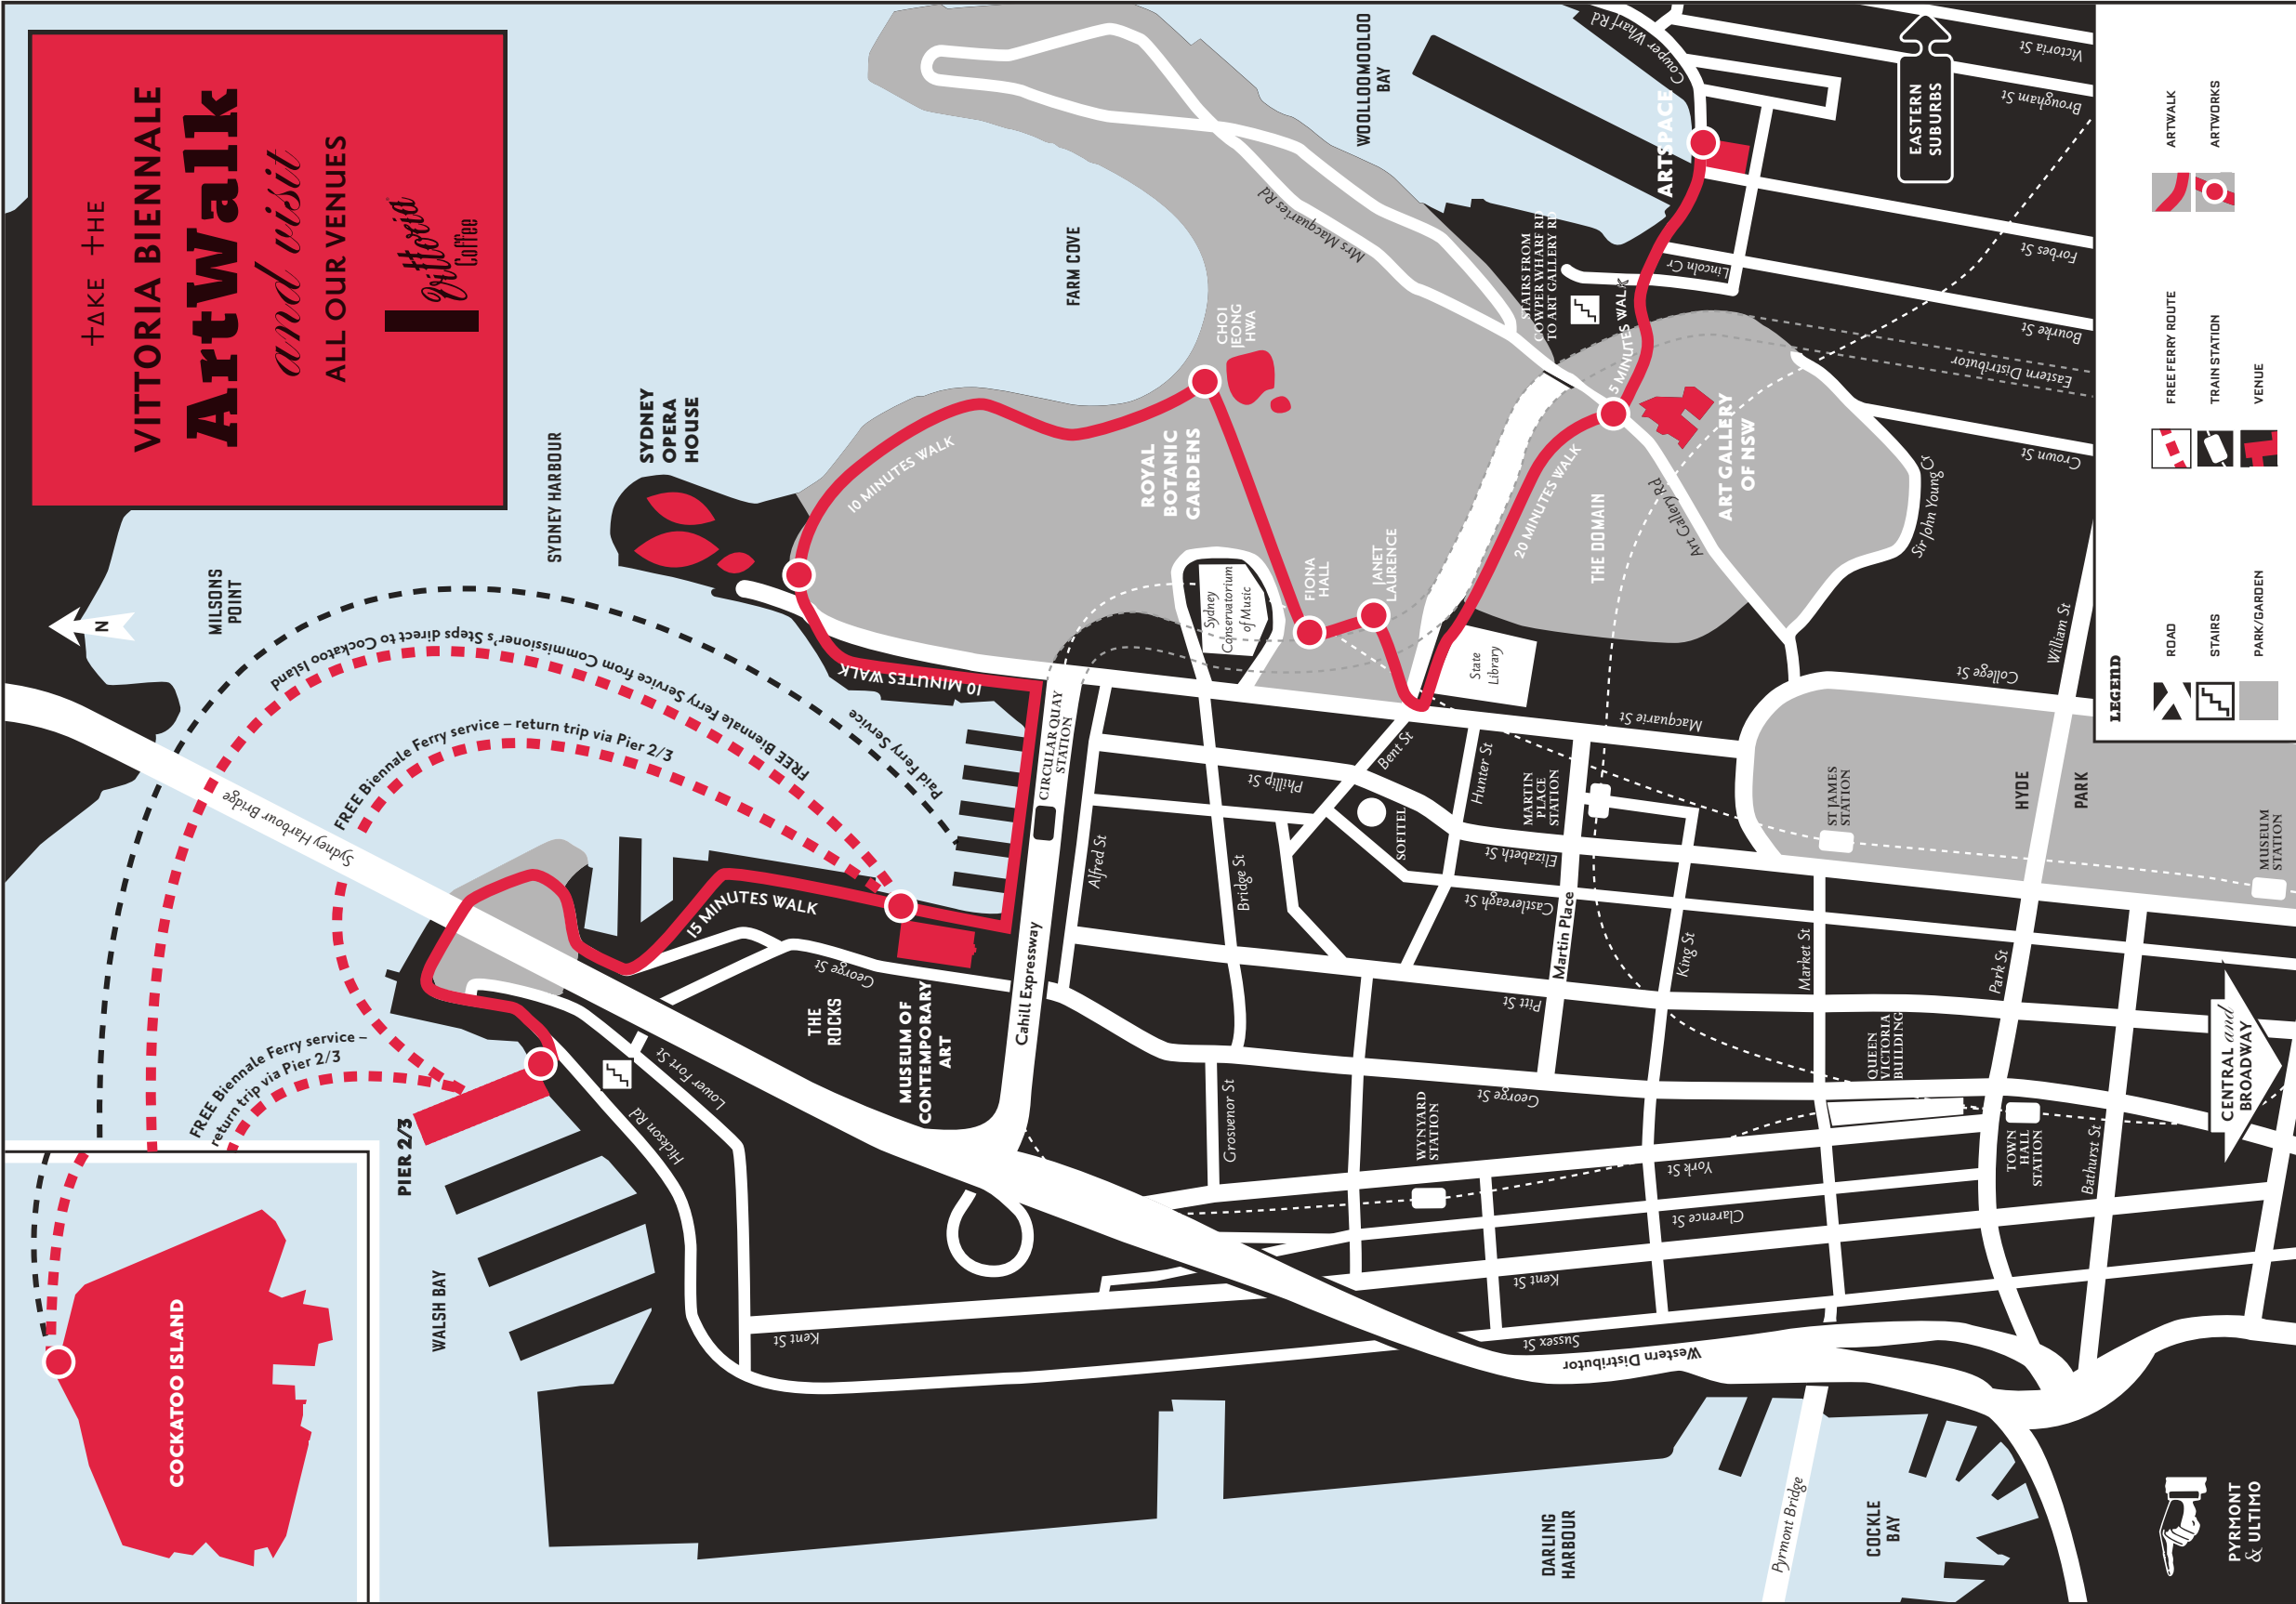

TAKE THE

VITTORIA BIENNALE ArtWalk

and visit

ALL OUR VENUES

- LEGEND**
- ARTWALK
 - ARTWORKS
 - FREE FERRY ROUTE
 - TRAIN STATION
 - VENUE
 - ROAD
 - STAIRS
 - PARK/GARDEN
 - MUSEUM STATION

CENTRAL and BROADWAY